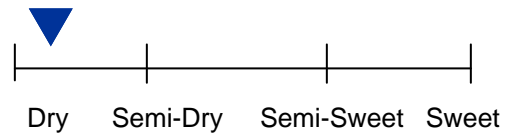

5480 Rt. 89 Romulus, NY 14541
www.goosewatch.com
(888)549-9463

GOOSE WATCH

Villard Blanc

New York's only Villard Blanc, very dry with hints of citrus and herbs, reminiscent of a Sauvignon Blanc.

GOLD MEDAL WINNER!