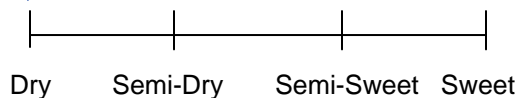

5480 Rt. 89 Romulus, NY 14541
www.goosewatch.com
(888)549-9463

GOOSE WATCH

Chambourcin

An exciting deep red, dry varietal wine with vibrant raspberry aromas that are enhanced with richness and finesse from aging in oak. Serve with leaner red meats or pasta.

5480 Rt. 89 Romulus, NY 14541
www.goosewatch.com
(888)549-9463

GOOSE WATCH

Chambourcin

An exciting deep red, dry varietal wine with vibrant raspberry aromas that are enhanced with richness and finesse from aging in oak. Serve with leaner red meats or pasta.

5480 Rt. 89 Romulus, NY 14541
www.goosewatch.com
(888)549-9463

GOOSE WATCH

Chambourcin

An exciting deep red, dry varietal wine with vibrant raspberry aromas that are enhanced with richness and finesse from aging in oak. Serve with leaner red meats or pasta.

5480 Rt. 89 Romulus, NY 14541
www.goosewatch.com
(888)549-9463

GOOSE WATCH

Chambourcin

An exciting deep red, dry varietal wine with vibrant raspberry aromas that are enhanced with richness and finesse from aging in oak. Serve with leaner red meats or pasta.