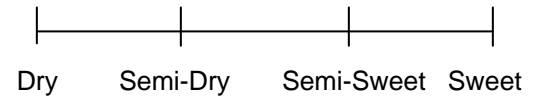

5480 Rt. 89 Romulus, NY 14541
www.goosewatch.com
(888)549-9463

GOOSE WATCH

Chambourcin

An exciting deep red, dry varietal wine with vibrant raspberry aromas that are enhanced with richness and finesse from aging in oak. Serve with leaner red meats or pasta.

5480 Rt. 89 Romulus, NY 14541
www.goosewatch.com
(888)549-9463

GOOSE WATCH

Chambourcin

An exciting deep red, dry varietal wine with vibrant raspberry aromas that are enhanced with richness and finesse from aging in oak. Serve with leaner red meats or pasta.

5480 Rt. 89 Romulus, NY 14541
www.goosewatch.com
(888)549-9463

GOOSE WATCH

Chambourcin

An exciting deep red, dry varietal wine with vibrant raspberry aromas that are enhanced with richness and finesse from aging in oak. Serve with leaner red meats or pasta.

5480 Rt. 89 Romulus, NY 14541
www.goosewatch.com
(888)549-9463

GOOSE WATCH

Chambourcin

An exciting deep red, dry varietal wine with vibrant raspberry aromas that are enhanced with richness and finesse from aging in oak. Serve with leaner red meats or pasta.