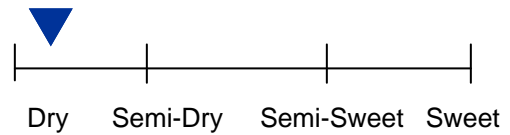

Cabernet Franc Rosé

This wine is dry, with great tropical fruit aromas and a bit more body than most Rieslings. A bargain compared to California versions!

GOLD MEDAL WINNER!